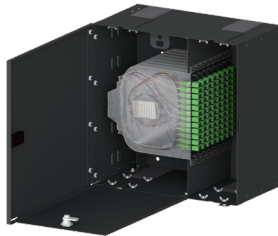

SIGNATURE WALL MOUNT

WWW.GOMULTILINK.COM/CATEGORIES/SIGNATURE-WALL-MOUNT

GENERAL INFORMATION

Sizes (based on adapter panel quantities)	2X, 4X, 8X, 12X
Adapter Panels	CT-X, FTM
Security	Slide Latch, Cam Lock, Padlock Hasp